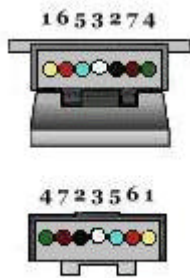

7 Pin Socket

7 Pin Plug

Large 7 Pin Round Plug & Socket

- | | | | |
|---|-----------------|---|--------|
| 1 | Left Hand Turn | - | Yellow |
| 2 | Reverse | - | Black |
| 3 | Earth | - | White |
| 4 | Right Hand Turn | - | Green |
| 5 | Brakes | - | Blue |
| 6 | Stop | - | Red |
| 7 | Tail, Clearance | - | Brown |

7 Pin Socket

7 Pin Plug

7 Pin Round Heavy Duty Plug & Socket

1	Earth	-	White
2	Reverse	-	Black
3	Left Hand Turn	-	Yellow
4	Stop	-	Red
5	Right Hand Turn	-	Green
6	Tail, Clearance	-	Brown
7	Brakes	-	Blue

7 Pin Socket

7 Pin Plug

7 Pin Flat Plug & Socket

1	Left Hand Turn	-	Yellow
2	Reverse	-	Black
3	Earth	-	White
4	Right Hand Turn	-	Green
5	Brakes	-	Blue
6	Stop	-	Red
7	Tail, Clearance	-	Brown

12 Pin Socket

12 Pin Plug

12 Pin Flat Plug & Socket

1	Left Hand Turn	-	Yellow
2	Reverse	-	Black
3	Earth	-	White
4	Right Hand Turn	-	Green
5	Brakes	-	Blue
6	Stop	-	Red
7	Tail, Clearance	-	Brown
8	Battery Supply	-	Orange
9	Auxiliaries	-	Pink
10	Earth	-	White
11	Rear Fog Lamp	-	Grey
12	Auxiliaries	-	Violet